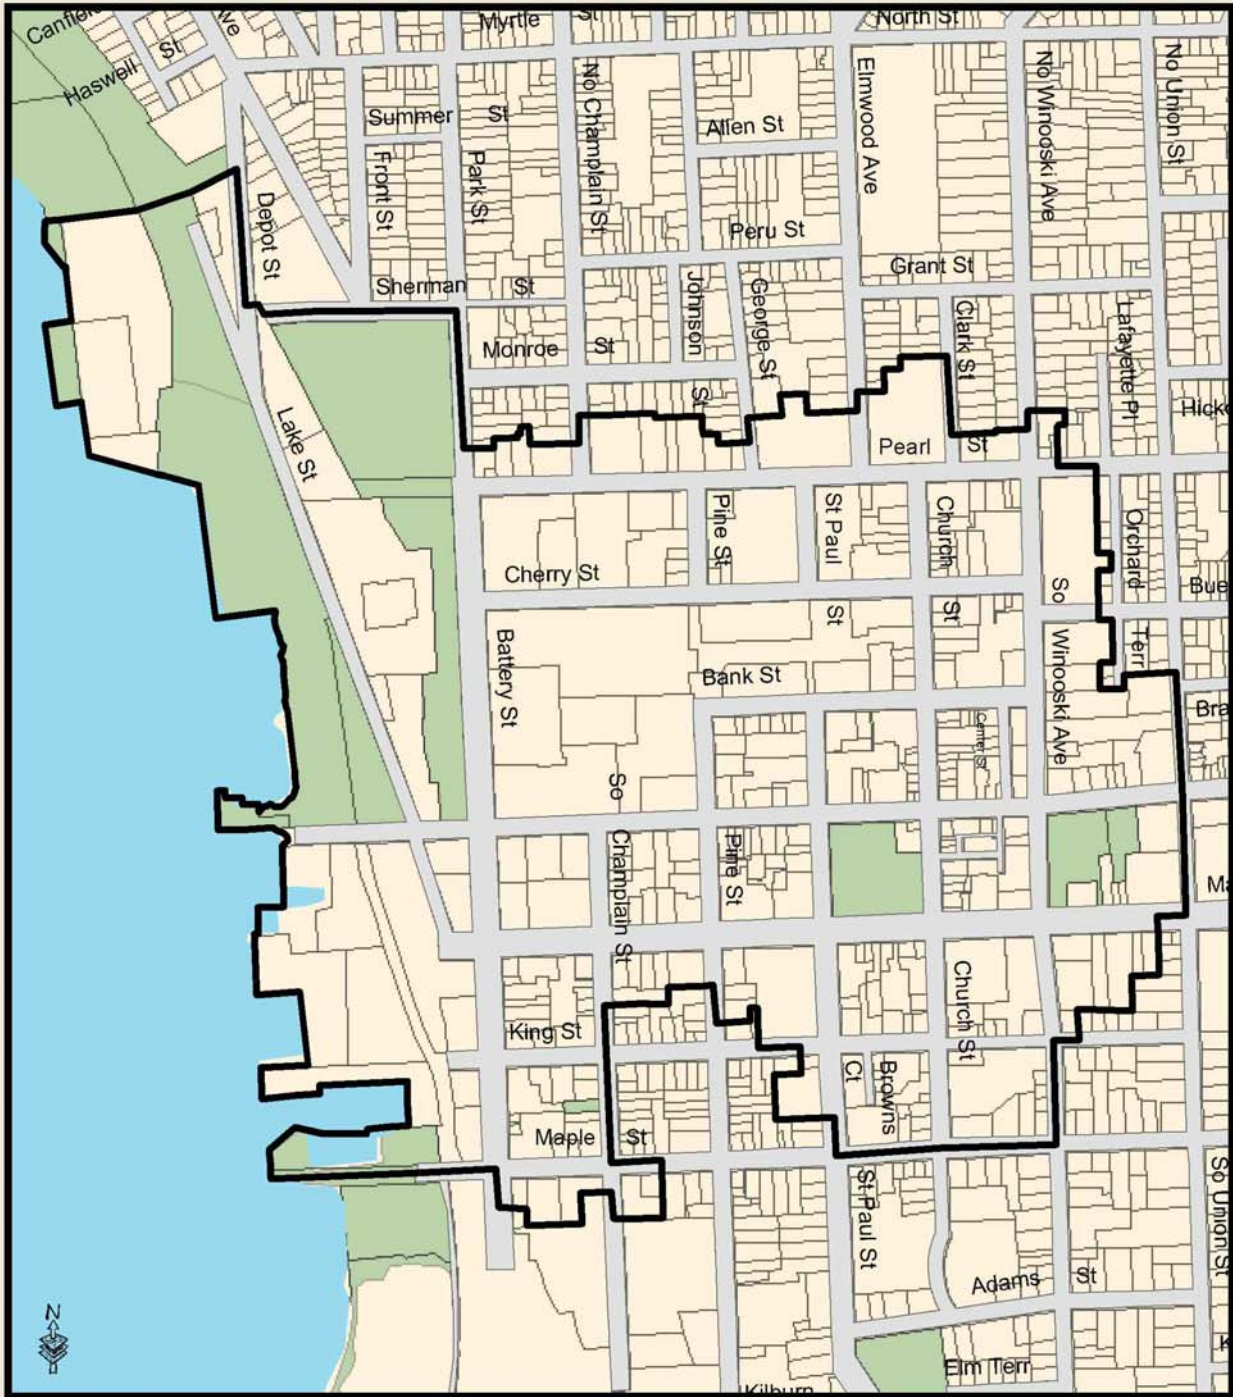

City of Burlington's Designated Downtown Development District

Legend

-  Downtown Development District
-  Public Parkland

City of Burlington's Designated Downtown Development District

Legend

- Downtown Development District
- Public Parkland

Map prepared by the Burlington Dept. of Planning & Zoning, 10 May 2004.