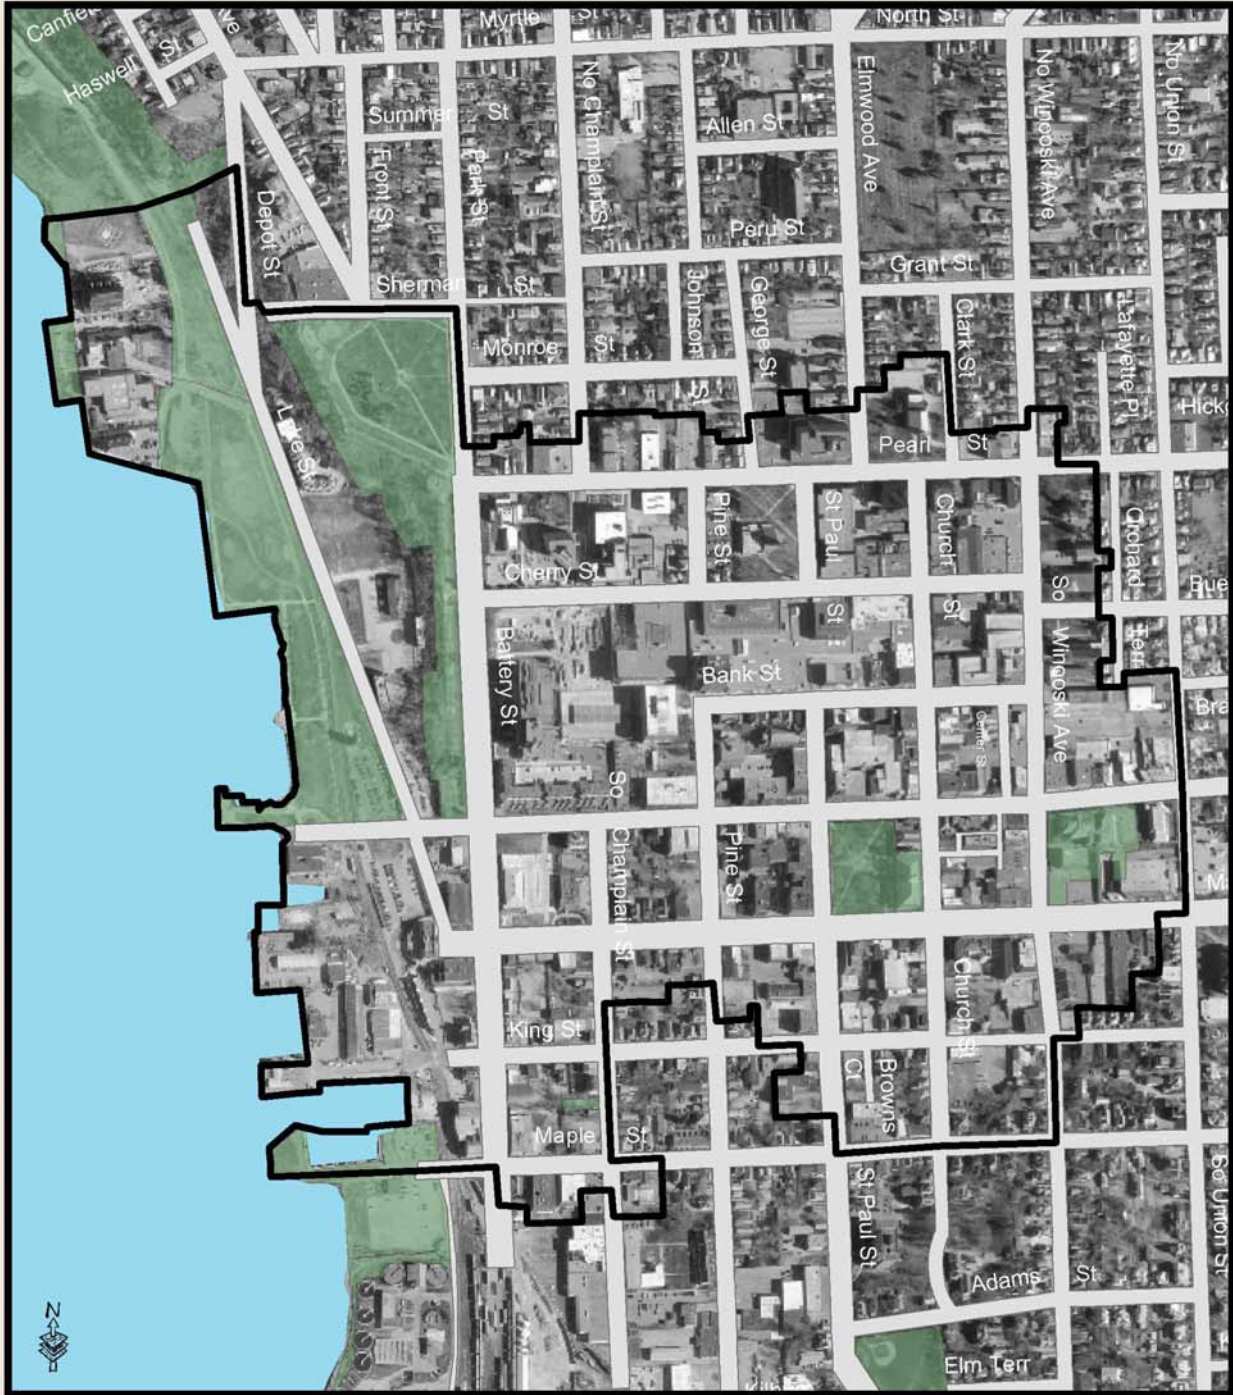

City of Burlington's Designated Downtown Development District

Legend

-  Downtown Development District
-  Public Parkland

City of Burlington's Designated Downtown Development District

Legend

- Downtown Development District
- Public Parkland

Map prepared by the Burlington Dept. of Planning & Zoning, 10 May 2004.